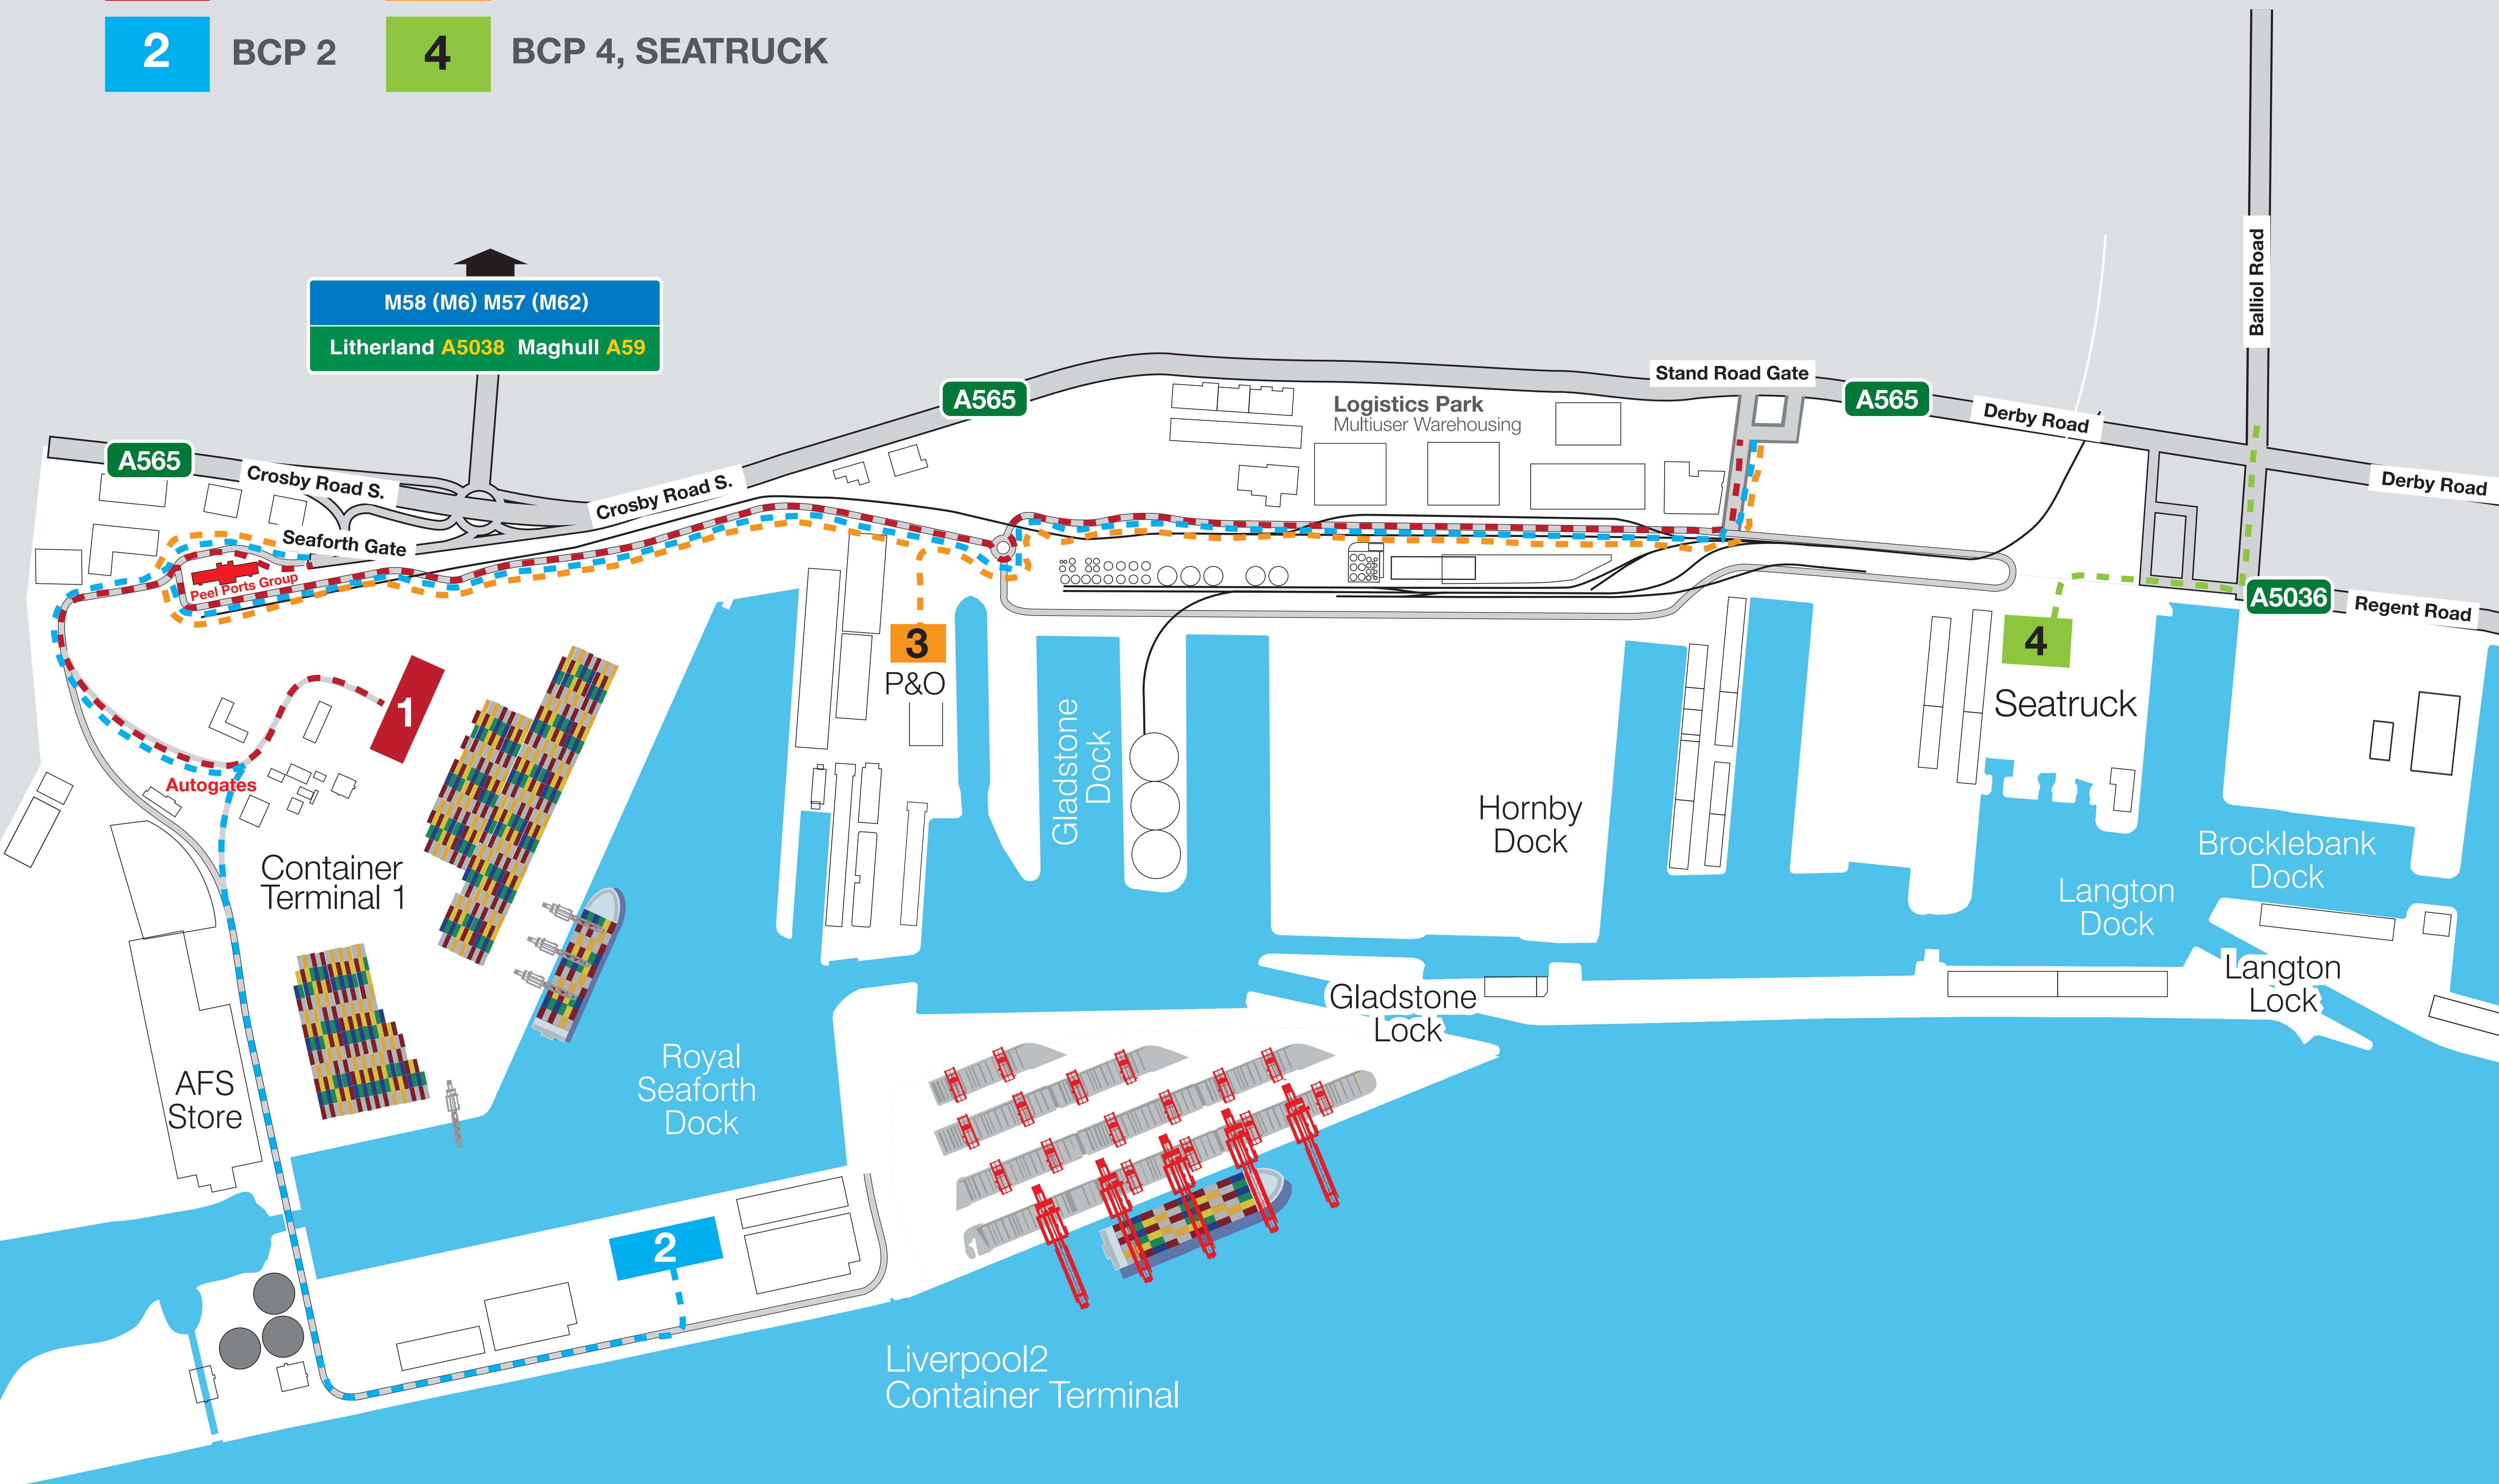

Port of Liverpool

Border Control Post (BCP) Route Map

- 1** BCP 1
- 2** BCP 2
- 3** BCP 3, P&O
- 4** BCP 4, SEATRUCK

River Mersey